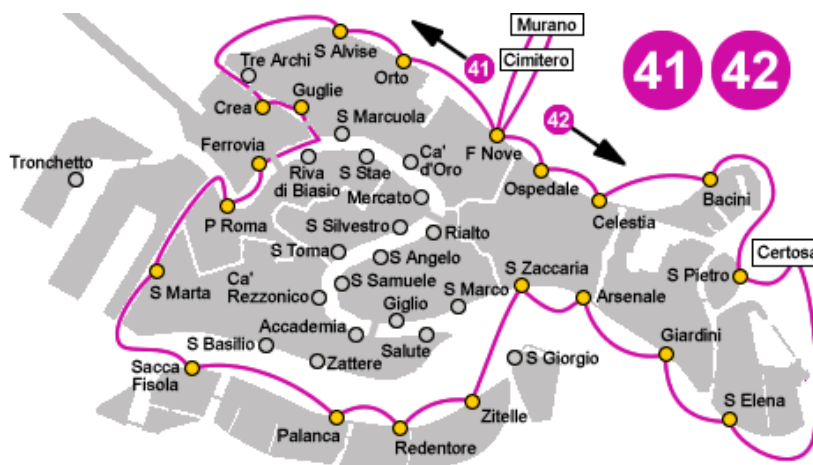

TAM2013 - Venice

This is a selection of ACTV *vaporetto* (and *motoscafo*) water bus routes that you are most likely to use during your stay in Venice. For timetable please consult the website: www.actv.it

[Vaporetto route 1](#)

[Vaporetto route 2](#)

[Vaporetto routes 41 and 42](#)

[Vaporetto routes 51 and 52](#)

[Vaporetto route N \(night bus\)](#)

[Alilaguna line airport service](#)