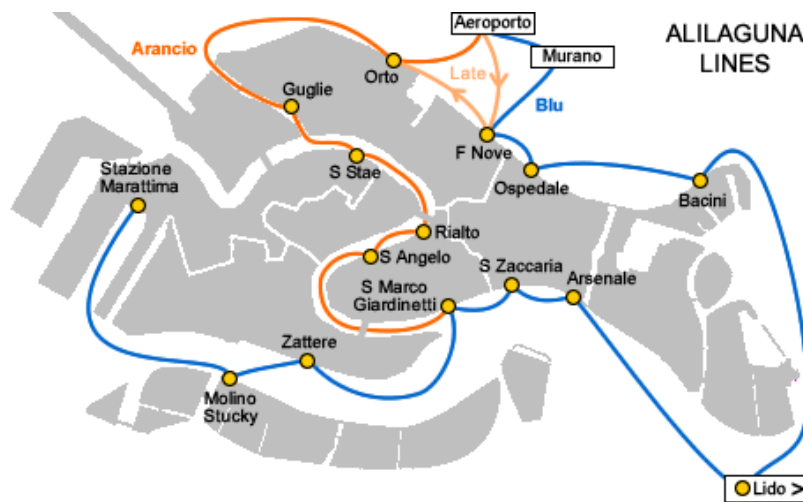

TAM2013 - Venice

This is a selection of ACTV *vaporetto* (and *motoscafo*) water bus routes that you are most likely to use during your stay in Venice. For timetable please consult the website: www.actv.it

[Vaporetto route 1](#)

[Vaporetto route 2](#)

[Vaporetto routes 41 and 42](#)

[Vaporetto routes 51 and 52](#)

[Vaporetto route N \(night bus\)](#)

[Alilaguna line airport service](#)